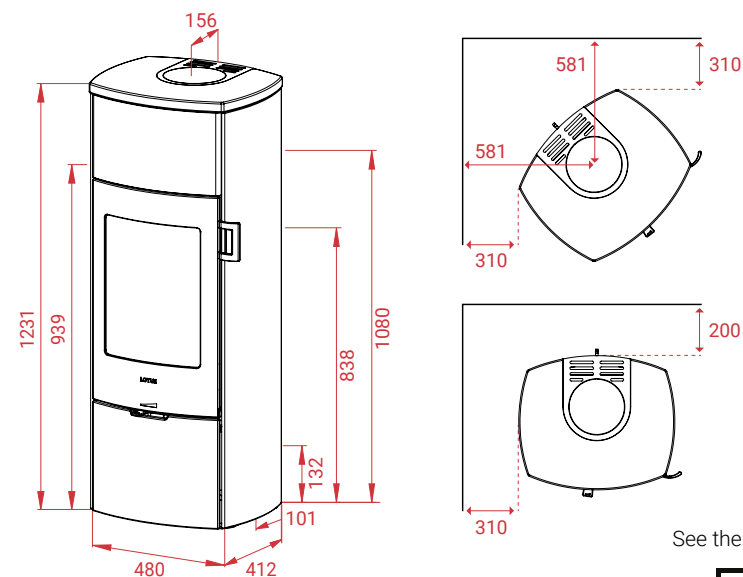

Mondo 30 M Indian Night

See the stoves online: