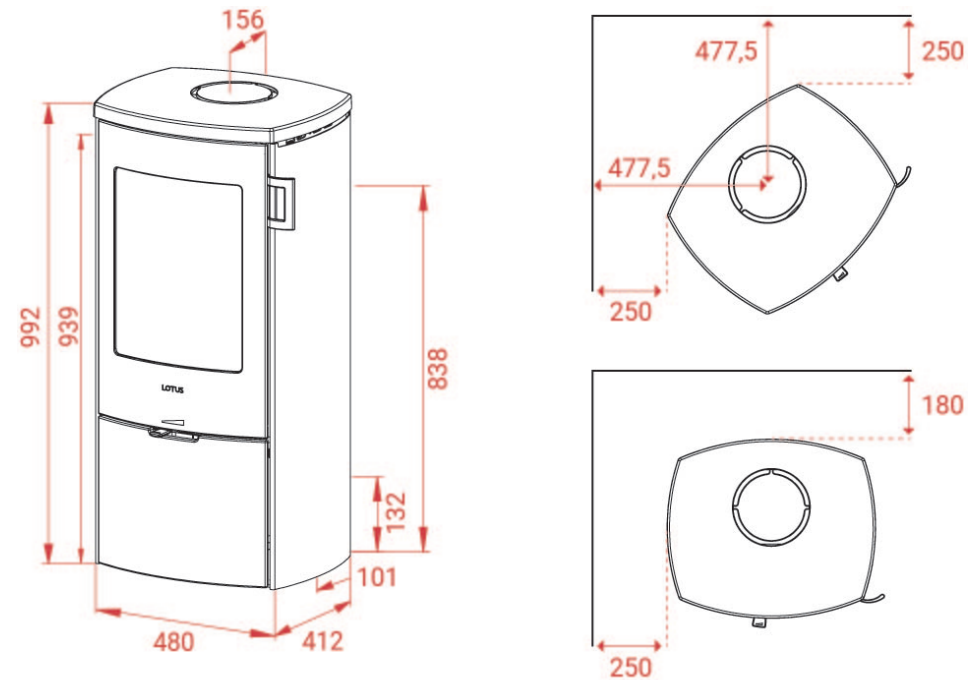

Mondo 30

Other models in the series:

1. Mondo 30
   - Mondo 30 Soapstone/Indian Night top
   - Mondo 30 Indian Night
   - Mondo 30 M Indian Night
   - Mondo 30 M Soapstone
   - Mondo 3 G
   - Mondo 3 G Soapstone/Indian Night top
2. **All stoves only in black.**

Accessories:

- Wood compartment door
- Optional handles
- Soapstone/Indian Night top plate
- Shaped glass floor plate
- Universal glass floor plate black

LOTUS
QUALITY FIRST

LOTUS HEATING SYSTEMS AS

Tlf. +45 6323 7070
www.lotusstoves.com
Email info@lotusstoves.com