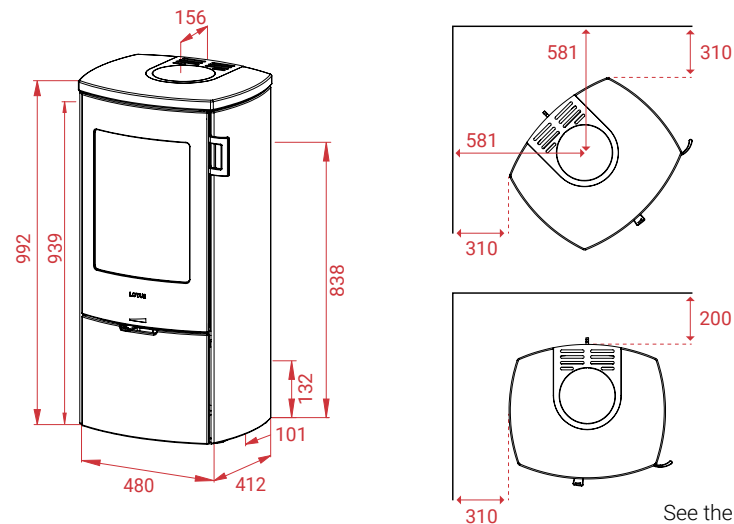

Mondo 30 Soapstone

See the stoves online: