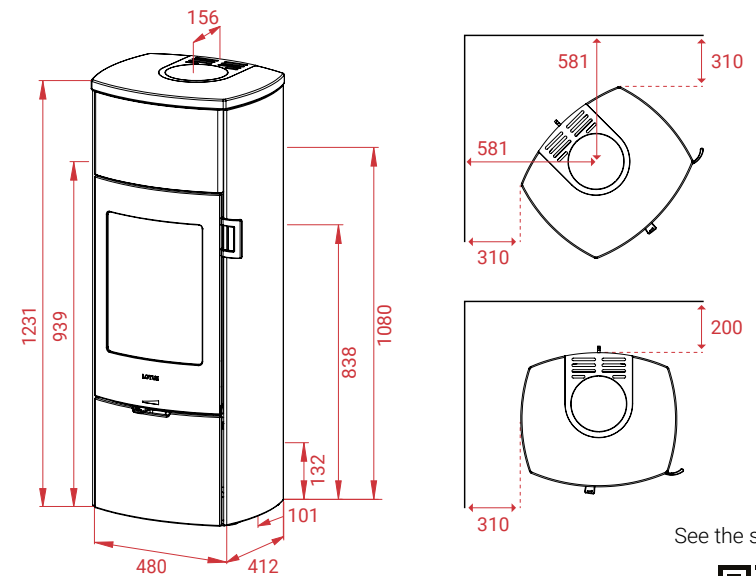

Mondo 30 M

See the stoves online: