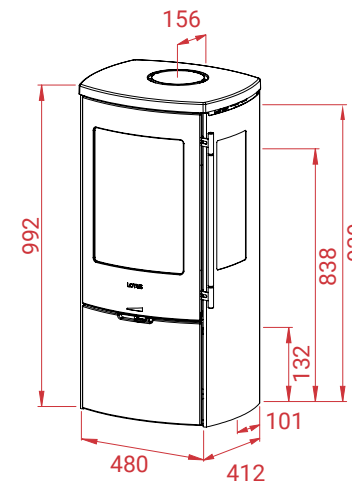

Mondo 3 G Soapstone top

See the stoves online: