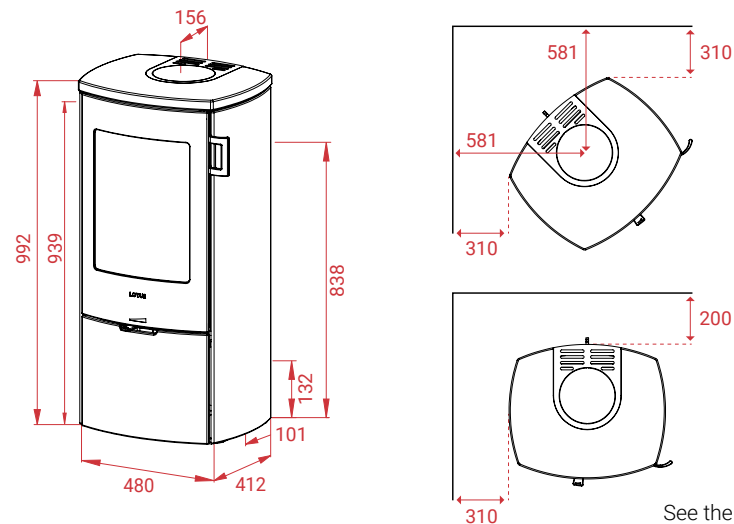

Mondo 30 Indian Night

See the stoves online: