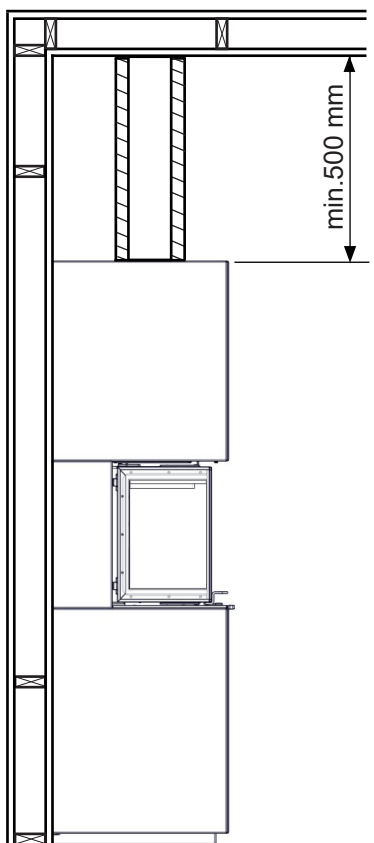

Measurements

MONACO III HIGH

 Nordpeis

Safety distances

MONACO III HIGH

 Nordpeis

28-MON02-020 Monaco II glass floor 50 cm