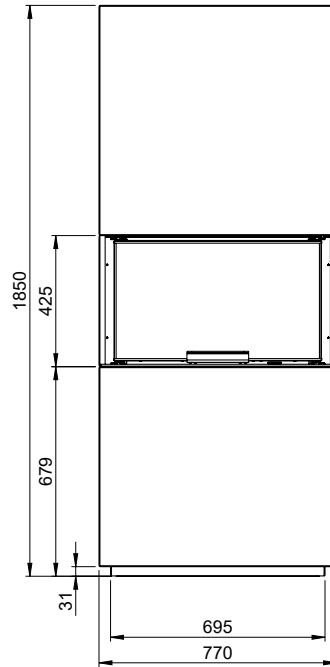

Measurements

MONACO III HIGH

 Nordpeis

Safety distances

MONACO III HIGH

 Nordpeis

28-MON02-020 Monaco II glass floor 50 cm