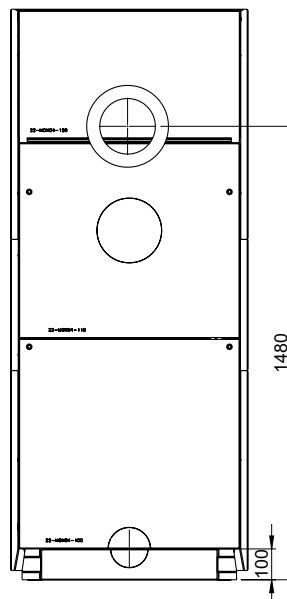

Measurements

MONACO III HIGH

 Nordpeis

Safety distances

MONACO III HIGH

 Nordpeis

28-MON02-020 Monaco II glass floor 50 cm