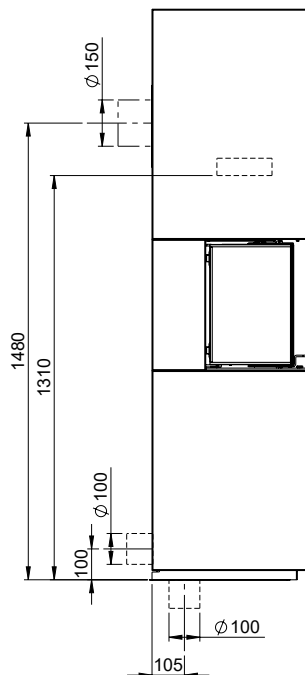

Measurements

MONACO III HIGH

 Nordpeis

Safety distances

MONACO III HIGH

 Nordpeis

28-MON02-020 Monaco II glass floor 50 cm