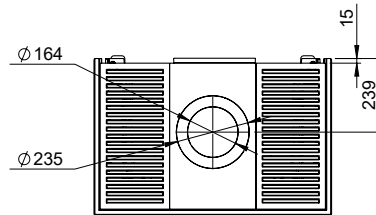

Measurements

MONACO III HIGH

 Nordpeis

Safety distances

MONACO III HIGH

 Nordpeis

28-MON02-020 Monaco II glass floor 50 cm