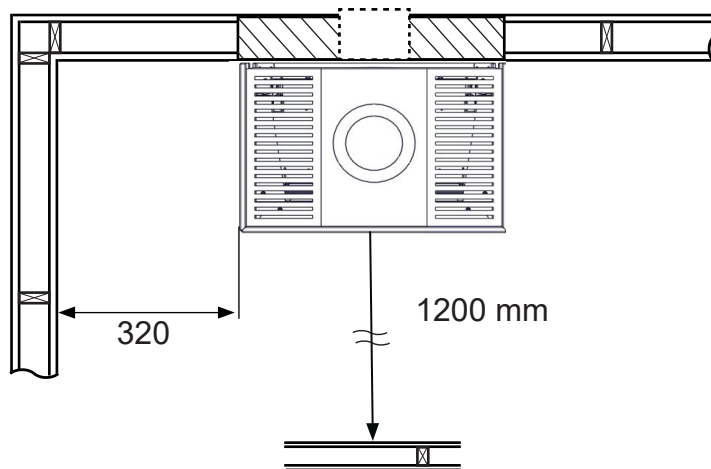

Measurements

MONACO III HIGH

 Nordpeis

Safety distances

MONACO III HIGH

 Nordpeis

28-MON02-020 Monaco II glass floor 50 cm