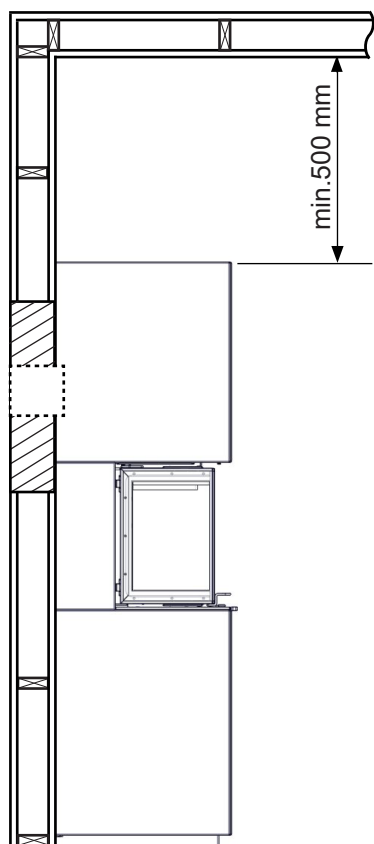

Measurements

MONACO III HIGH

 Nordpeis

Safety distances

MONACO III HIGH

 Nordpeis

28-MON02-020 Monaco II glass floor 50 cm