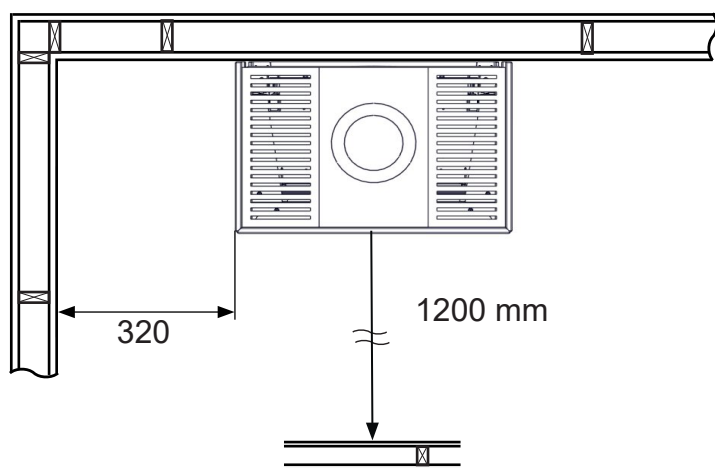

Measurements

MONACO III HIGH

 Nordpeis

Safety distances

MONACO III HIGH

 Nordpeis

28-MON02-020 Monaco II glass floor 50 cm